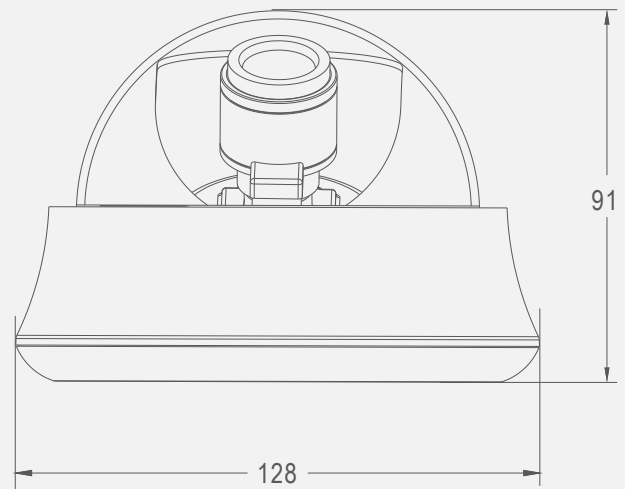

CP-DY54VF

Internal Vari-Focal Dome

CP PLUS
enhancing vision

Top Selling Points

- 1/3' Inch Sony Super HAD CCD
- High Resolution 540TVL
- Automatic AGC
- Automatic BLC
- Easy Installation
- 3Axis Gimble

Dimensions

SPECIFICATION

Image Sensor	1/3Inch Sony HAD CCD
Effective Pixels	PAL: 752(H) x 582(V) ; NTSC: 768(H) x 494(V)
Sync System	Internal
H - Resolution	540TVL
S/N Ratio	more than 48dB
Min. Illumination	0.1Lux/F1.2
IR LED	n/a
Control	n/a
White Balance	ATW
C.Video Output	CVBS 1.0Vp-p / 75Ω
Input Voltage	12v DC
Current	180mA (Max)
Operating Temperature	-20°C - +50°C
Lens	Vari-Focal Lens 4-9mm
IRIS Control	Electronic
Physical	
Weight	300g
Size	127 x 88 (D x H mm)

Under Side