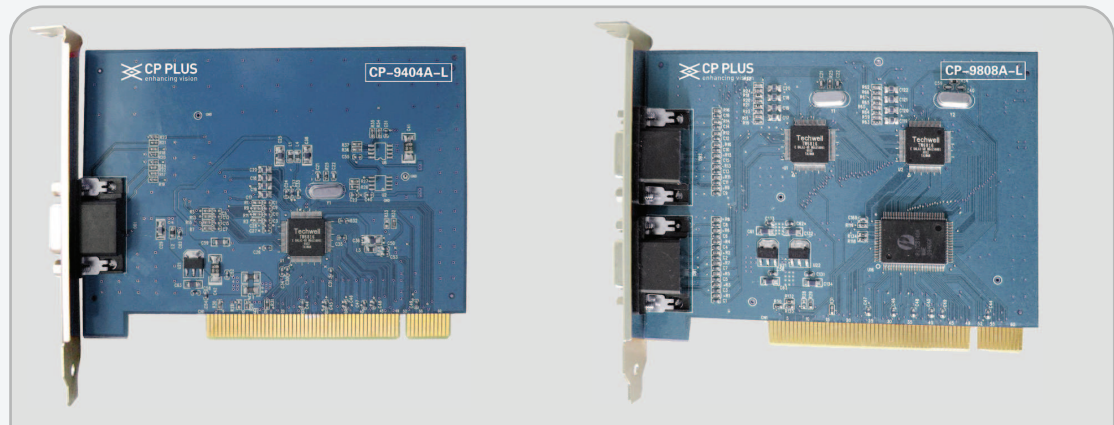

CP-9404A-L/9808A-L

4/8 Channel PC Based DVR Card

SPECIFICATION

Model	CP-9404A-L	CP-9808A-L
Video	4 Ch. Realtime	8 Ch. Realtime
Audio	4 Ch.	8 Ch.
Frame	PAL:100FPS, NTSC:120FPS	PAL:200FPS, NTSC:240FPS
Compression	H.264 / MPEG-4	
File size	80-200MB / Hour/ Channel	
Max Cards / PC	4 Nos	2 Nos
Resolution	NTSC: 120fps@ CIF, PAL: 100fps @ CIF	NTSC: 240fps@ CIF, PAL: 200fps @ CIF
Record	Adopt dynamic and fixed video stream; motion detection, schedule, alarm; can select the hard drive for data storage	
Playback	Multi channels playback; Snapshot, instant printing and backup, built-in players to play video files	
Remote view	IE, Client software, mobile phone	
PTZ	Support	

- 10 Bits high video quality; Low power consumption, low heat, better stability
- Supports Dynamic IP address.
- Remote view picture or view through mobile-phone
- Better compatibility with pc components: support popular motherboards (Intel, AMD)
- integrated graphic cards and PCI-E
- One system support 32chs; user can playback 32chs synchronously
- AVI video file format, play by windows media player